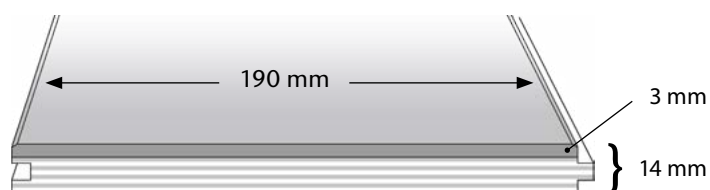

## HKS inbetween 14 mm, rustic Oak

<b>Type/Construcion</b>	1 strip plank in 2 layer construction, approx. 3 mm oak toplayer, based on plywood, WBP glued
<b>Dimensions</b>	14/3 x 190 mm
<b>Lengths</b>	random lengths 600 – 1.900 mm (system-packed to length of 1.900 mm) 7 layers per bundle, incl. 20% broken lengths
<b>Packaging</b>	shrinking foil, HKS white carton, maintenance and installing instruction included 1 bundle = 2,527 m <sup>2</sup> , 1 Pal. = 30 bundles = 75,81 m <sup>2</sup>
<b>Profile</b>	Tongue and Groove all around, 4 sides bevel (GO4)
<b>Finish</b>	brushed+natural UV oiled, brushed+white UV oiled, brushed+invisible look hardwaxoiled
<b>Production</b>	according to EN 13489
<b>Grading</b>	<b>Rustic (E)*</b> , according to the description of the factory This grading allows the following characteristics: - mid-sized and big knots, filled if needed - sapwood, filled cracks, small end cracks - vivid wood structure+colour, light/dark discolouration
<b>Installation</b>	Glueing down on concrete or floating installation on Elastilon. Always according to the instructions of the manufacturer (e.g. adhesive, underlay, glue).
<b>Maintenance</b>	depending on use with suitable maintenance products
<b>Underfloor heating</b>	only with warm water system, no electric heating systems, surface temperature max. 29° C with equal heating, heat conductivity 0,17 W(m k); thermal resistance 0,082 m <sup>2</sup> K/W
<b>Fire resitence</b>	D <sub>f1</sub> -s1
<b>Labeling</b>	CE
<b>Hints</b>	wooden floorings are a natural product, due to climate conditions joints can occur in winter and the planks can swell in summer. Therefore, an expansion gap to the walls of min. 15 mm is necessary. According to the behaviour of the planks the customer must be advised.